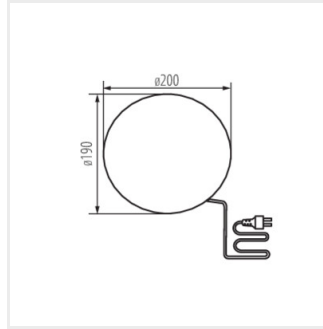

STONO N

Garden light fitting with replaceable light source

STONO 20 N