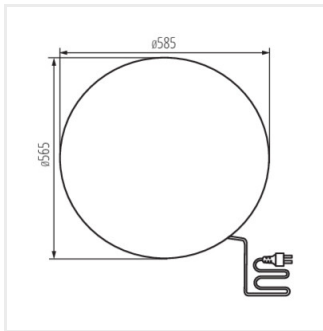

## STONO N

Garden light fitting with replaceable light source

[V] 220-240 AC	[Hz] 50	Icon: No open flame	Icon: Square	IP 65	Icon: House with lightning bolt	Icon: Temperature range -20+35
Icon: Downward arrow	Icon: Cable with plug	[m] 3	[mm] 1	Icon: Cable length 0,2m	CE	EAC
UK CA	Icon: Downward arrow in circle					

- a cable of 3m in a set
- a set of 4 ground-mounted spikes included.
- Enclosure material: ABS
- Lampshade material: LLDPE

## STONO N

Garden light fitting with replaceable light source

STONO 30

STONO 20 N

STONO 390 N

STONO 490 N

STONO 585 N

STONO 780 N