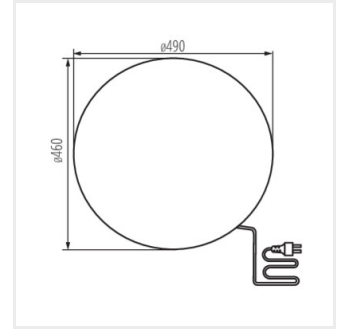

## STONO N

Garden light fitting with replaceable light source

[V] 220-240 AC	[Hz] 50	Icon: No open flame	Icon: Square	IP 65	Icon: House with lightning bolt	Icon: Temperature range -20+35
Icon: Downward arrow	Icon: Cable with plug	[m] 3	[mm] 1	Icon: Cable length 0,2m	CE	EAC
UK CA	Icon: Downward arrow in circle					

## STONO N

Garden light fitting with replaceable light source

STONO 30

STONO 20 N

STONO 390 N

STONO 490 N

STONO 585 N

STONO 780 N