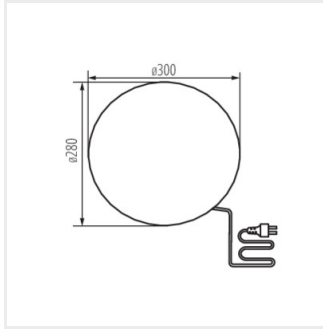

STONO N

Garden light fitting with replaceable light source

STONO 30