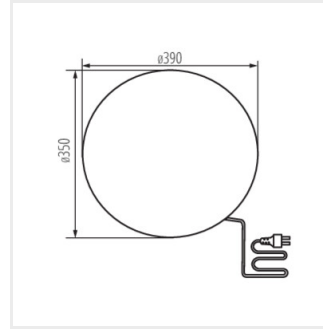

## STONO N

Garden light fitting with replaceable light source

[V] 220-240 AC	[Hz] 50	Icon: No open flame	Icon: Square	IP 65	Icon: House with lightning bolt	Icon: Temperature range -20+35
Icon: Downward arrow	Icon: Cable with plug	[m] 3	[mm] 1	Icon: Cable length 0,2m	CE	EAC
UK CA	Icon: Downward arrow in circle					

- a cable of 3m in a set
- a set of 4 ground-mounted spikes included.
- Enclosure material: ABS
- Lampshade material: LLDPE

## STONO N

Garden light fitting with replaceable light source

STONO 30

STONO 20 N

STONO 390 N

STONO 490 N

STONO 585 N

STONO 780 N