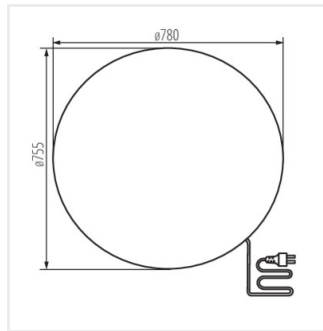

STONO N

Garden light fitting with replaceable light source

STONO 780 N