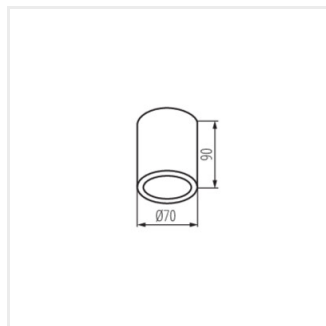

AQILO IP65

Ceiling-mounted spotlight fitting

AQILO IP65 DSO