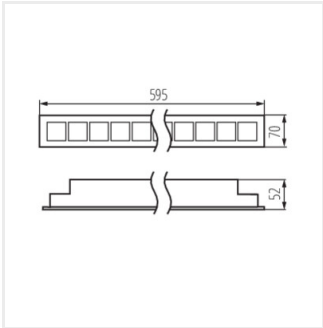

- Enclosure material: steel, plastic
- Lampshade material: plastic

HIERRO

Linear LED luminaire

HR-ML-WW-W-PT

HR-MM-WW-W-PT

HR-MH-WW-W-PT

HR-ML-WW-B-PT

HR-MM-WW-B-PT

HR-MH-WW-B-PT

HR-ML-WN-W-PT

HR-MM-WN-W-PT

HR-MH-WN-W-PT

HR-ML-WN-B-PT

HR-MM-WN-B-PT

HR-MH-WN-B-PT

HR-ML-NW-W-PT

HR-MM-NW-W-PT

HR-MH-NW-W-PT

HR-ML-NW-B-PT

HIERRO

Linear LED luminaire

HR-MM-NW-B-PT

HR-MH-NW-B-PT

HR-M-PT