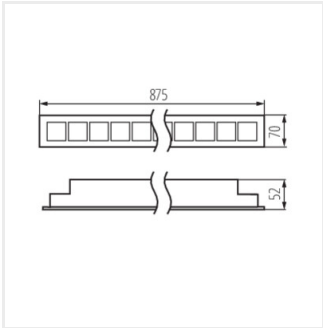

HIERRO

Linear LED luminaire

[V] 220-240 AC	[Hz] 50	≥ 30000	[h] 50000	Ellipse ≤ 6 MacAdam	Ra 80	SMD
		IP 20		[°C] 5÷25		
[mm ²] 1.5÷2.5		0,5m	CE	EAC	UK CA	

HR-LL-WW-W-PT

HIERRO

Linear LED luminaire

								
HR-LL-WW-W-PT	37029	23	3000	louvre / white	X60/Y60	white	3000	875
HR-LM-WW-W-PT	37030	32	3000	louvre / white	X60/Y60	white	4000	875
HR-LH-WW-W-PT	37031	42	3000	louvre / white	X60/Y60	white	4950	875
HR-LL-WW-B-PT	37037	23	3000	louvre / black	X60/Y60	black	2650	875
HR-LM-WW-B-PT	37038	32	3000	louvre / black	X60/Y60	black	3550	875
HR-LH-WW-B-PT	37039	42	3000	louvre / black	X60/Y60	black	4350	875
HR-LL-WN-W-PT	37045	23	3500	louvre / white	X60/Y60	white	3050	875
HR-LM-WN-W-PT	37046	32	3500	louvre / white	X60/Y60	white	4100	875
HR-LH-WN-W-PT	37047	42	3500	louvre / white	X60/Y60	white	5050	875
HR-LL-WN-B-PT	37053	23	3500	louvre / black	X60/Y60	black	2700	875
HR-LM-WN-B-PT	37054	32	3500	louvre / black	X60/Y60	black	3650	875
HR-LH-WN-B-PT	37055	42	3500	louvre / black	X60/Y60	black	4500	875
HR-LL-NW-W-PT	37061	23	4000	louvre / white	X60/Y60	white	3150	875
HR-LM-NW-W-PT	37062	32	4000	louvre / white	X60/Y60	white	4200	875
HR-LH-NW-W-PT	37063	42	4000	louvre / white	X60/Y60	white	5150	875
HR-LL-NW-B-PT	37069	23	4000	louvre / black	X60/Y60	black	2800	875
HR-LM-NW-B-PT	37070	32	4000	louvre / black	X60/Y60	black	3750	875
HR-LH-NW-B-PT	37071	42	4000	louvre / black	X60/Y60	black	4600	875

- Enclosure material: steel, plastic
- Lampshade material: plastic

HIERRO

Linear LED luminaire

HR-LL-WW-W-PT

HR-LM-WW-W-PT

HR-LH-WW-W-PT

HR-LL-WW-B-PT

HR-LM-WW-B-PT

HR-LH-WW-B-PT

HR-LL-WN-W-PT

HR-LM-WN-W-PT

HR-LH-WN-W-PT

HR-LL-WN-B-PT

HR-LM-WN-B-PT

HR-LH-WN-B-PT

HR-LL-NW-W-PT

HR-LM-NW-W-PT

HR-LH-NW-W-PT

HR-LL-NW-B-PT

HIERRO

Linear LED luminaire

HR-LM-NW-B-PT

HR-LH-NW-B-PT

HR-L-PT