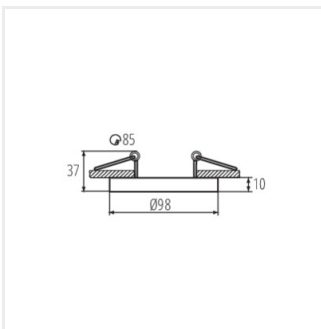

TINY BORD

Ring for spotlight fittings

TINY BORD DTO-B

TINY BORD DTO-B	37165	max 10	black	in one axis	30
TINY BORD DTO-B/G	37166	max 10	black/gold	in one axis	30
TINY BORD DTO-W	37167	max 10	white	in one axis	30
TINY BORD DTO-W/G	37168	max 10	white / gold	in one axis	30

Kanlux TINY BORD is a mini version of the popular Kanlux MINI BORD surface-mounted fixtures. Like the Kanlux MINI BORD family, Kanlux TINY BORD is a decorative ring, flush-mounted. Kanlux TINY BORD guarantee unique lighting that allows you to highlight selected elements of the room's design and create a pleasant atmosphere. The modern and simple design makes the rings suitable for both residential and commercial interiors. We have several color combinations to choose from, the models with a gold ring deserve special attention.

- Enclosure material: aluminum alloy

TINY BORD

Ring for spotlight fittings

TINY BORD DTO-B

TINY BORD DTO-B/G

TINY BORD DTO-W

TINY BORD DTO-W/G

TINY BORD DTO