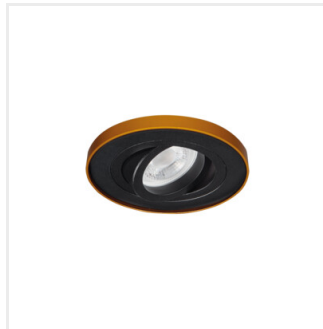

TINY BORD

Ring for spotlight fittings

TINY BORD DTO-B

TINY BORD DTO-B	37165	max 10	black	in one axis	30
TINY BORD DTO-B/G	37166	max 10	black/gold	in one axis	30
TINY BORD DTO-W	37167	max 10	white	in one axis	30
TINY BORD DTO-W/G	37168	max 10	white / gold	in one axis	30

Kanlux TINY BORD is a mini version of the popular Kanlux MINI BORD surface-mounted fixtures. Like the Kanlux MINI BORD family, Kanlux TINY BORD is a decorative ring, flush-mounted. Kanlux TINY BORD guarantee unique lighting that allows you to highlight selected elements of the room's design and create a pleasant atmosphere. The modern and simple design makes the rings suitable for both residential and commercial interiors. We have several color combinations to choose from, the models with a gold ring deserve special attention.

- Enclosure material: aluminum alloy

TINY BORD

Ring for spotlight fittings

TINY BORD DTO-B

TINY BORD DTO-B/G

TINY BORD DTO-W

TINY BORD DTO-W/G

TINY BORD DTO