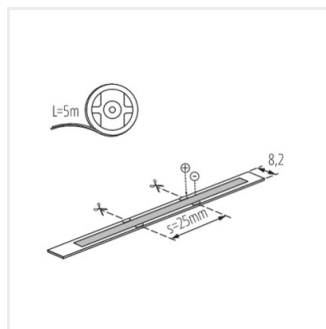

LED STRIP LCOB 12V

Taśma LED

LCOB 8W-M 12 IP65