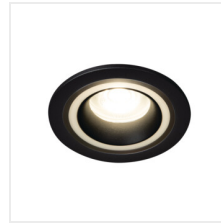

## FELINE DSO

Pierścień oprawy punktowej

unique  
**LIGHT**  
effect

**MODULAR**  
frame

FELINE DSO B/B

FELINE DSO B/B	<b>37250</b>	max 10	black	none
FELINE DSO G/B	<b>37251</b>	max 10	gold / black	none
FELINE DSO W/B	<b>37252</b>	max 10	white / black	none
FELINE DSO W/W	<b>37253</b>	max 10	white	none
FELINE DSO G/W	<b>37254</b>	max 10	gold / white	none
FELINE DSO B/W	<b>37255</b>	max 10	black/white	none

Kanlux FELINE DSO are round, elegant ceiling eyes. There are 6 different color versions available, which you can match to the interior, where they will become a visible decoration.

- Materiał obudowy: stop aluminium