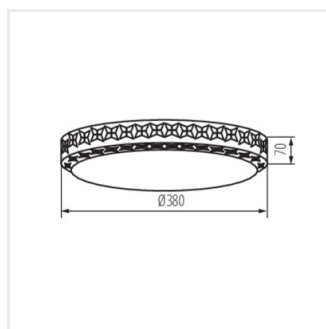

LUMKO LED

Ceiling-mounted LED light fitting

[V] 220-240 AC	[Hz] 50	[°] 120	≥20000	(h) 25000	ellipse ≤ 6x Mackdam	Ra 80
Hg	SMD			IP 20	house icon	°C 5÷25
↑		[mm²] 1.5	0,5m	lm W 85	CE	EAC
UK CA	↓					

LUMKO LED 17,5W NW

LUMKO LED 17.5W NW	37320	17.5	LED	1480	4000	white
--------------------	--------------	------	-----	------	------	-------

Kanlux LUMKO LED is a ceiling lamp intended for everyone who is looking for a simple form of fixture, but does not want to give up subtle decorativeness. Kanlux LUMKO LED is ivory-colored, and its decorative ring in the base is an additional decoration.

- Enclosure material: Metal
- Lampshade material: plastic

LUMKO LED

Ceiling-mounted LED light fitting

LUMKO LED 17,5W NW

LUMKO LED 17,5W NW