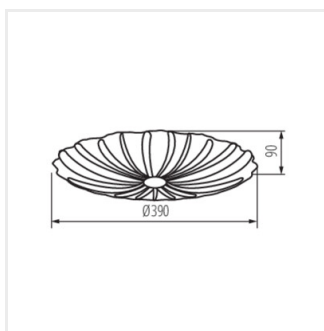

BONSA LED 17,5W NW