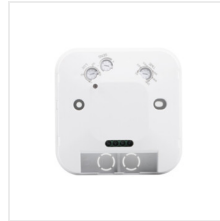

SQMOTION

MW motion sensor

[V] 220-240 AC	[Hz] 50	IP 20			 [m] max 8	 [lx] 3-2000
 5÷25		 [mm²] 0.75÷1.5	CE	EAC	UK CA	

SQMOTION-W

SQMOTION-W	37360	800	ceiling mounted, wall mounted	360	10-12	microwave
SQMOTION-B	37361	800	ceiling mounted, wall mounted	360	10-12	microwave

Microwave motion sensor, modern design makes it look great in any application. Available in two colors, surface-mounted installation.

- Material: plastic

SQMOTION-W

SQMOTION-B

SQMOTION

MW motion sensor

SQMOTION-W