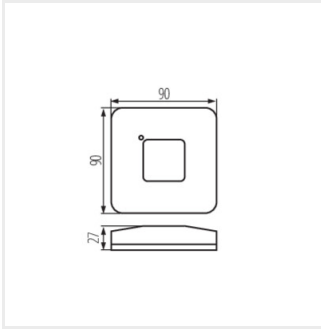

SQMOTION

MW motion sensor

SQMOTION-W