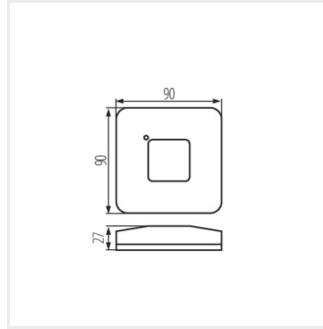

SQMOTION-B