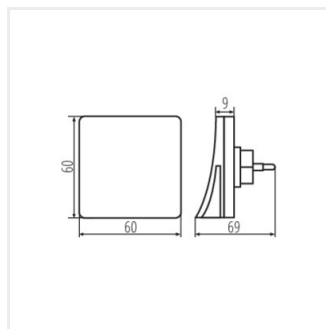

37393 HOFI LED WW W

LED plug-in lamp

HOFI LED WW W