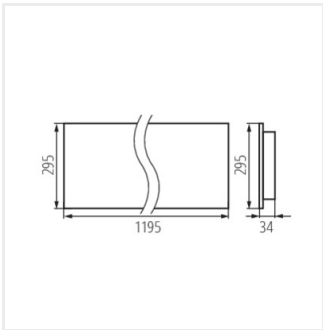

## KIENO LED P3

Recessed - Mounted LED Office Fixture

KN-B-P3

KN-W-P3

KN-P3