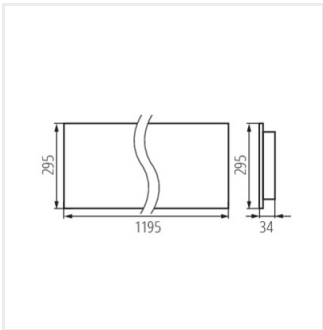

KIENO DALI LED P3

Recessed - Mounted LED Office Fixture

KND-P3