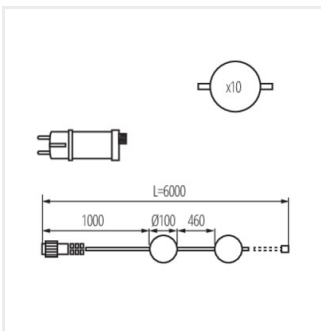

STONO MILK GRL 6M LED