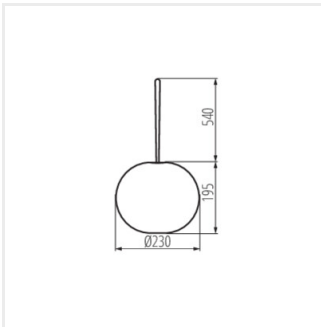

STONO MILK USB 23 LED