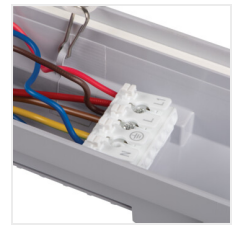

### LED dustproof lighting fitting

up to  
**170**  $\frac{\text{lm}}{\text{W}}$

**IP**  
**65**

|                          |                              |                 |                      |                                   |                        |                 |
|--------------------------|------------------------------|-----------------|----------------------|-----------------------------------|------------------------|-----------------|
| <b>[V]</b><br>220-240 AC | <b>[Hz]</b><br>50            | $\geq 80000$    | <b>[h]</b><br>100000 | ellipse<br>$\leq 6^\circ$ MacAdam | Ra<br><b>80</b>        | <b>SMD</b>      |
|                          |                              | <b>IP</b><br>65 |                      | $-20 \div 40$ $^{\circ}\text{C}$  |                        | <b>IK</b><br>08 |
|                          | $1 \div 2.5$ $[\text{mm}^2]$ | $0,5\text{m}$   | <b>CE</b>            | <b>EAC</b>                        | <b>UK</b><br><b>CA</b> |                 |

Kanlux MAH PRO 7Y luminaires are the latest series of hermetic luminaires, characterized by an opening housing, designed with the highest quality and functionality in mind. Equipped with branded components, including the TRIDONIC power supply and Everlight LEDs, they enable a warranty of up to 7 years. These fixtures are synonymous with reliability. With a luminous efficiency of up to 170lm/W and an IP65 parameter, they provide excellent lighting in all conditions. Additionally, thanks to the ability to adjust the power and light flux, as well as the option of replacing the power supply and adding a motion sensor, they are extremely versatile in their use. Easy installation via quick connectors and through wiring makes installation quick and hassle-free. An additional advantage is high protection against mechanical damage IK08. This is an irreplaceable series for those who require excellent quality and reliability in all conditions.