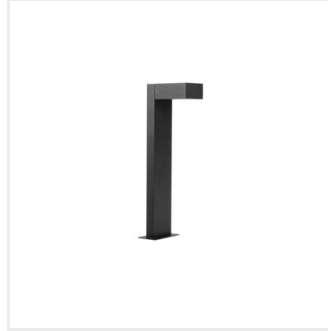

LEGINO GX53 50 B