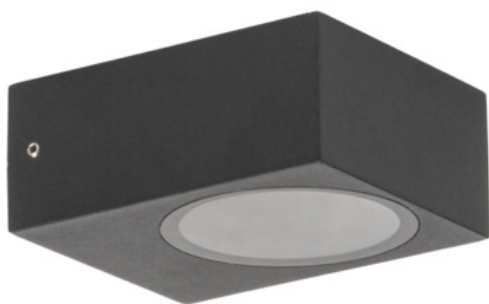

Kanlux

Kanlux LEGINO

Kanlux LEGINO is a range of outdoor luminaires comprising a wall light and garden bollards in heights of 50 cm and 80 cm, allowing for a cohesive lighting design for façades and the surrounding space. The simple, geometric form blends harmoniously with modern architecture, highlighting entrance areas, pathways, and driveways. The robust aluminium and glass construction, combined with a high IP65 rating, ensures durability and resistance to weather conditions. The luminaires are designed for a replaceable GX53 light source, enabling the lighting parameters to be tailored to individual needs.

- Protective glass material: glass

IP
65

 220-240 AC	 50			 IP 65		 -20÷35
	 1=1.5	 0,5m				

LEGINO GX53 EL5 B

LEGINO GX53 EL5 B	46390	max 11	LED	GX53	black
LEGINO GX53 50 B	46391	max 11	LED	GX53	black
LEGINO GX53 80 B	46392	max 11	LED	GX53	black