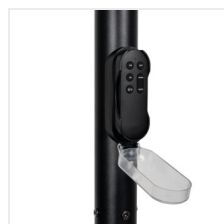

3,2 DC 32700 ACCU		120	≥15000	20000	≤6x Mackdam	Ra 80
SMD		III	IP 54	-10+40	°C -10+40	0,5m
max 8	90	[s] - [min] 20--	10	lx		0,5m
lm W max 112	DIMMING function	infrared remote control