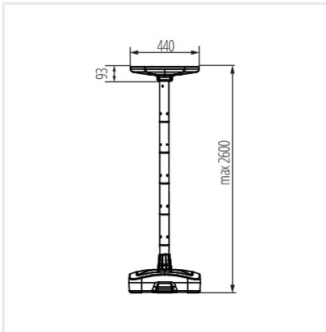

PARENO SLR 25W CCT-B **46450** max 25 max 2800 3000/4000/6500 black PIR

PARENO SLR 25W CCT-B

PARENO SLR 25W CCT-B

Date of issue: 04.05.2026, 13:15

We reserve the right to make technical changes. The data contained in this material are not legally binding.