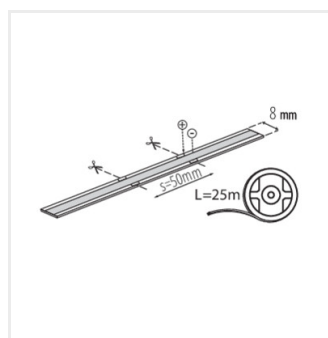

LCOBB 10W/M 48IP00-NW