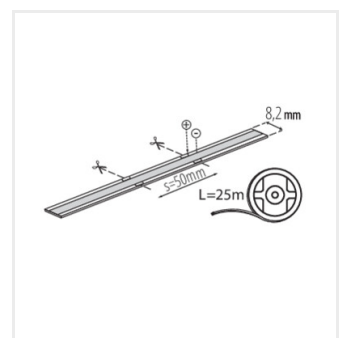

LCOBB 10W/M 48IP65-
WW