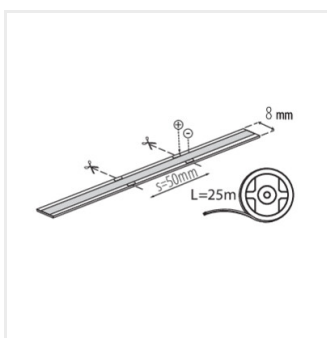

Kanlux LCOB 10W/M 48V

LCOB 48V LED strips are designed for professional installations requiring long, continuous lines of light. The higher supply voltage effectively reduces voltage drop, resulting in improved performance and fewer power injection points and connections. This makes installation simpler and the overall system more streamlined. These strips are ideal for lighting applications in office spaces, hotels, and modern commercial interiors.

- 3 years Warranty under the terms of the warranty statement, available on our website

48V

LCOBB 10W/M 48IP00-WW	46455	
LCOBB 10W/M 48IP00-NW	46456	
LCOBB 10W/M 48IP00-CW	46457	
LCOBB 10W/M 48IP65-WW	46458	
LCOBB 10W/M 48IP65-NW	46459	
LCOBB 10W/M 48IP65-CW	46460	
LCOBC 10W/M 48IP00-WW	46461	
LCOBC 10W/M 48IP00-NW	46462	
LCOBC 10W/M 48IP00-CW	46463	

LCOBB 10W/M 48IP00-
WW