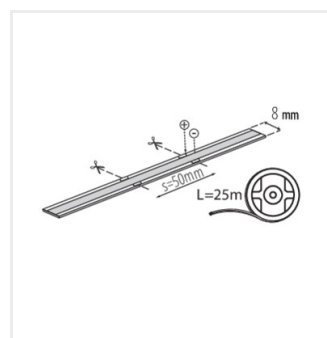

LCOBB 10W/M 48IP00-CW