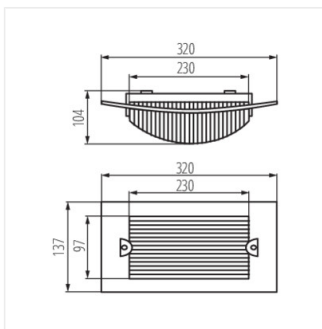

07025 TURK DL-60

Ceiling-mounted light fitting with replaceable light source

[V] 220-240 AC	[Hz] 50	[Square Icon]	IP 54	[House Icon]	[Bracket Icon]	[Screw Icon]
[mm²] 1-2.5	0,5m	CE	EAC	UK CA		

TURK DL-60

TURK DL-60 **07025** max 60 E27 white

Kanlux TURK is a fixture with high resistance to UV radiation makes it perfect for outdoor use, e.g. on building façade, terrace or balcony.

- high UV resistance (PICTO)
- Enclosure material: PC
- Lampshade material: PC