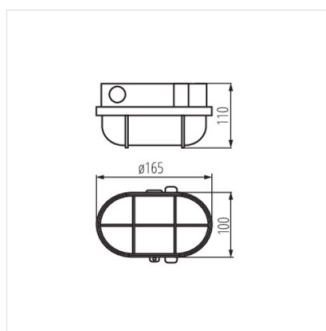

MILO

Bulkhead fixture

[V] 220-240 AC	[Hz] 50		IP 54			IK 06
	(mm²) 1-1.5	 0,5m	CE	EAC	UK CA	

MILO 7040T/P-B

MILO 7040T/P-B	08092	max 60	GLS/CFL/LED	E27	black
MILO 7040T	70522	max 60	GLS/CFL/LED	E27	grey
MILO 7040T/P	70523	max 60	GLS/CFL/LED	E27	grey

- Enclosure material: plastic
- Lampshade material: glass

MILO

Bulkhead fixture

MILO 7040T/P-B

MILO 7040T

MILO 7040T/P

MILO 7040T

MILO 7040T/P