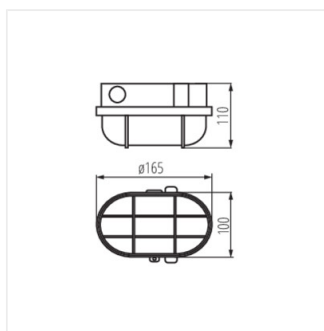

MILO

Bulkhead fixture

[V] 220-240 AC	[Hz] 50		IP 54			IK 06
	(mm²) 1-1.5	 0,5m	CE	EAC	UK CA	

MILO 7040T/P-B

MILO 7040T/P-B	08092	max 60	GLS/CFL/LED	E27	black
MILO 7040T	70522	max 60	GLS/CFL/LED	E27	grey
MILO 7040T/P	70523	max 60	GLS/CFL/LED	E27	grey

- Enclosure material: plastic
- Lampshade material: glass

MILO

Bulkhead fixture

MILO 7040T/P-B

MILO 7040T

MILO 7040T/P

MILO 7040T

MILO 7040T/P