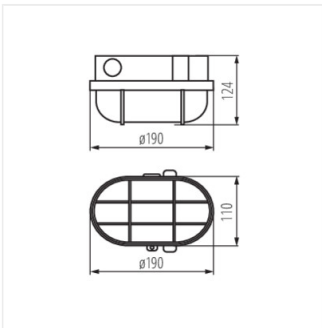

HERMI

Bulkhead fixture

 220-240 AC	 50	 IP 54		 -20÷25	
	 1-1.5				

HERMI 7063NB

HERMI 7063NB **70524** max 100 GLS/CFL/LED E27 white

Kanlux HERMI is a channel luminaire with a high tightness rating (IP54), which means high protection against dust and water splashes. The luminaire also has a metal mesh which protects the shade from mechanical damage.

- Enclosure material: plastic
- Lampshade material: glass

HERMI

Bulkhead fixture

HERMI 7063NB

HERMI 7063NB