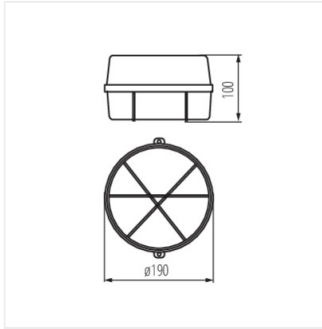

INES

Bulkhead fixture

$[V]$ 220-240 AC	$[Hz]$ 50		IP 43			
$[mm^2]$ 1	ϕ -m 0,5m	CE	EAC	UK CA		

INES 7061N

INES 7061N **70525** max 100 GLS/CFL/LED E27 white

Kanlux INES is a durable hermetic luminaire (IK08) with a replaceable light source and additional protection - a metal mesh.

- Enclosure material: plastic
- Lampshade material: glass

INES 7061N

Bulkhead fixture

INES 7061N