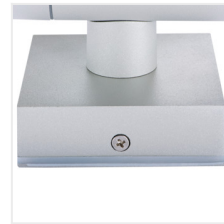

## BART EL

Facade luminaire

IP  
54

 220-240 AC	 50		<b>IP</b> 54	 0,5m		 -20÷35
	 1÷2.5	<b>CE</b>	<b>EAC</b>	<b>UK</b> <b>CA</b>		

BART EL-235

BART EL-235 **07080** 2 x max 35 PAR16 GU10 wall mounted grey up and down

Kanlux BART EL is a façade luminaire which perfectly blends into a modern building and constructions of a more classic style. The rating of tightness (IP54) of Kanlux BART EL luminaire ensures resistance to weather conditions.

- Enclosure material: aluminum alloy
- Protective glass material: Tempered glass