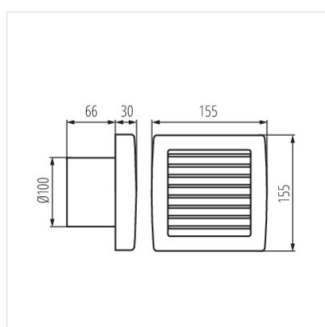

TWISTER AOL100T