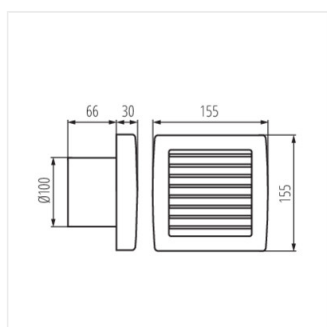

TWISTER AOL100B