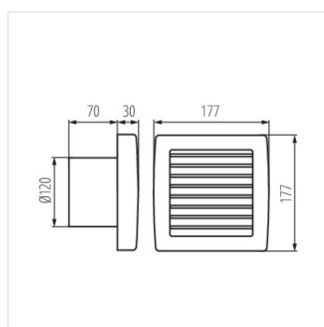

TWISTER AOL120B