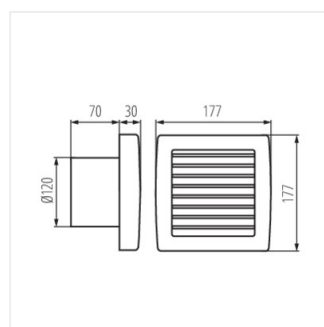

TWISTER AOL120T