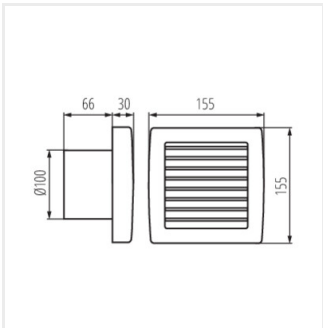

TWISTER AOL100