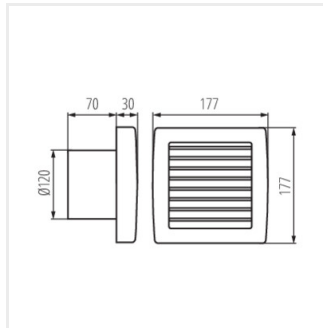

TWISTER AOL120