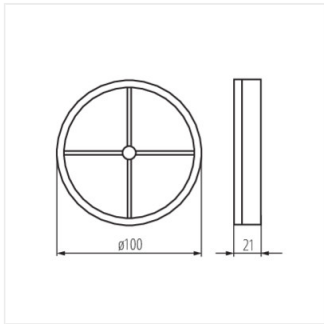

WIR ZL

Ducted fan

WIR ZL100