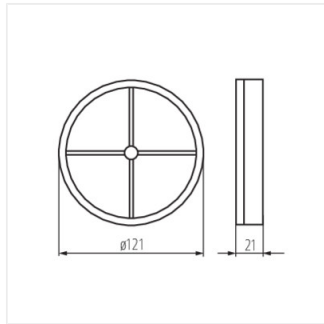

WIR ZL

Ducted fan

WIR ZL120