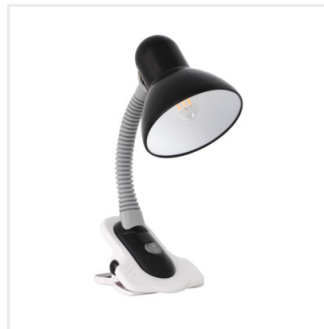

SUZI HR-60-B