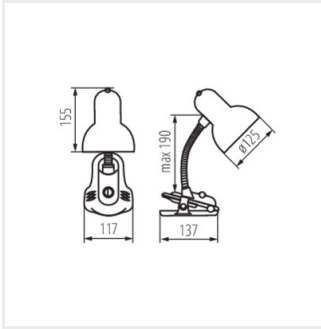

SUZI

Desk lamp

SUZI HR-60