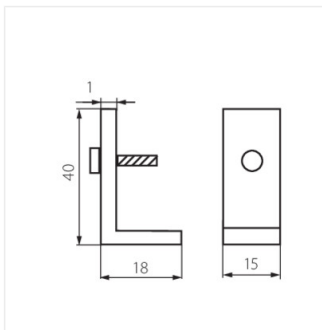

## 72333 CLP-REGIS/PT

Accessory for recessed modular light fittings

CLP-REGIS/PT **72333**

CLP-REGIS/PT