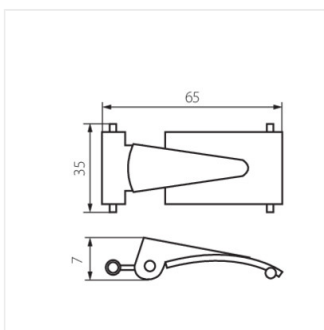

Accessory for dust-proof light fittings

CL-MAH/A-INOX

CL-MAH/A-INOX	72308
GL-MAH-1258/A-PS	72367

MAH AKCESORIA

Accessory for dust-proof light fittings

CL-MAH/A-INOX

GL-MAH-1258/A-PS

CL-MAH/A-INOX