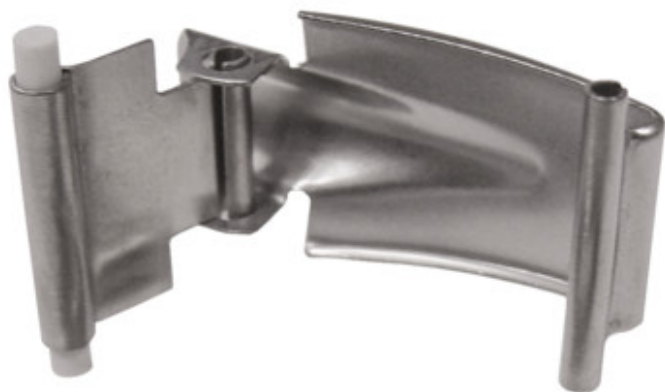

Accessory for dust-proof light fittings

CL-MAH/A-INOX

CL-MAH/A-INOX	72308
GL-MAH-1258/A-PS	72367

MAH AKCESORIA

Accessory for dust-proof light fittings

CL-MAH/A-INOX

GL-MAH-1258/A-PS

CL-MAH/A-INOX