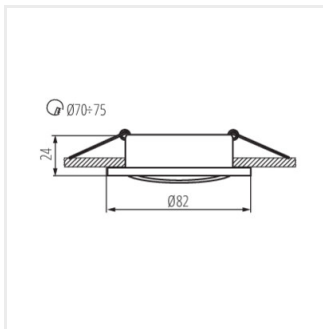

RADAN CT-DTO