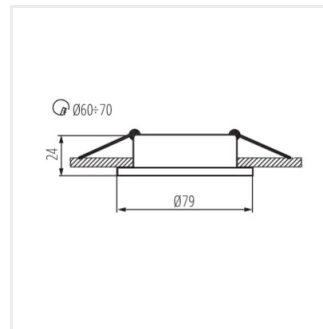

RADAN CT-DSO