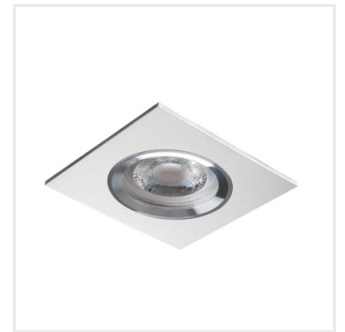

## RADAN

Ceiling-mounted spotlight fitting

RADAN CT-DTO50

RADAN CT-DTO50	<b>07360</b>	max 10	aluminium	in one axis	30
RADAN CT-DTL50	<b>07361</b>	max 10	aluminium	in one axis	30
RADAN CT-DSO50	<b>07362</b>	max 10	aluminium	none	
RADAN CT-DSL50	<b>07363</b>	max 10	aluminium	none	

Kanlux RADAN are simple eyes which will light up each room. You can choose a source of light and a version of the holder on your own - with adjustment or immovable.

- Enclosure material: aluminum alloy

### Ceiling-mounted spotlight fitting

RADAN CT-DTO50

RADAN CT-DTL50

RADAN CT-DSO50

RADAN CT-DSL50

RADAN CT-DTO

RADAN CT-DTL

RADAN CT-DSO