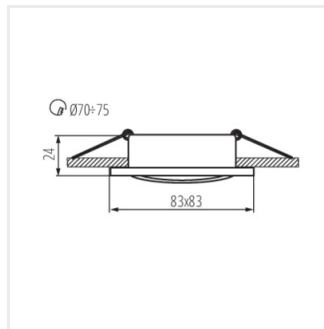

RADAN CT-DTL