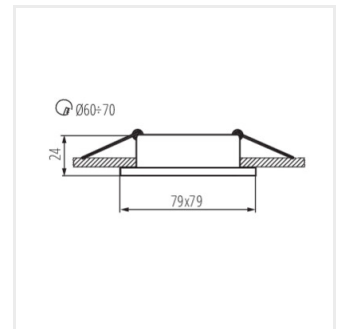

RADAN CT-DSL