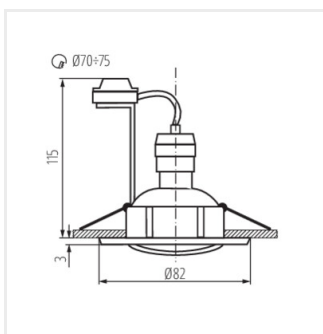

TESON

Ceiling-mounted spotlight fitting

TESON AL-DTL50

TESON AL-DSO50

TESON AL-DSL50

TESON AL-DTO

TESON AL-DTL

TESON AL-DSO