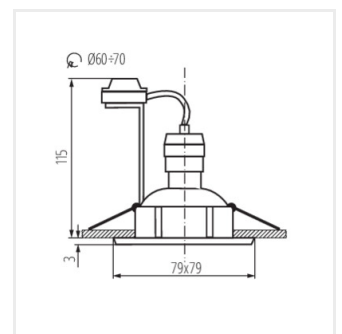

TESON

Ceiling-mounted spotlight fitting

TESON AL-DTL50

TESON AL-DSO50

TESON AL-DSL50

TESON AL-DTO

TESON AL-DTL

TESON AL-DSO