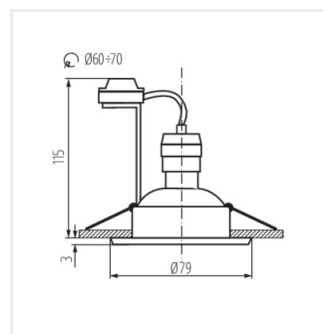

TESON

Ceiling-mounted spotlight fitting

TESON AL-DTL50

TESON AL-DSO50

TESON AL-DSL50

TESON AL-DTO

TESON AL-DTL

TESON AL-DSO