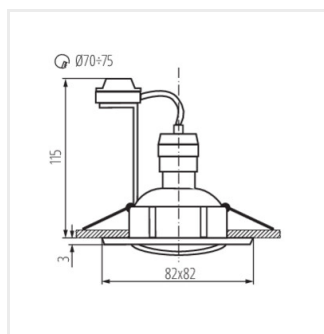

TESON

Ceiling-mounted spotlight fitting

TESON AL-DTL50

TESON AL-DSO50

TESON AL-DSL50

TESON AL-DTO

TESON AL-DTL

TESON AL-DSO