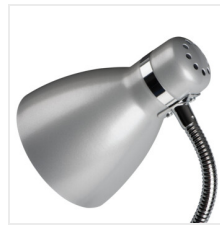

### Desk lamp

ZARA HR-40-B

ZARA HR-40-SR	<b>07560</b>	max 10W LED	silver
ZARA HR-40-B	<b>07561</b>	max 10W LED	black
ZARA HR-40-W	<b>07564</b>	max 10W LED	white

[V] 220-240 AC	[Hz] 50			IP 20		
CE	EAC	UK CA				

The family of Kanlux ZARA desk lamps is a cult model that has enjoyed unflagging popularity for years. Thanks to its simplicity and classic look, this lamp will look perfect on any desk. Its advantage is also the classic colors and the possibility of self-adjustment of the light source with the E14 socket.

- Enclosure material: steel
- Lampshade material: steel