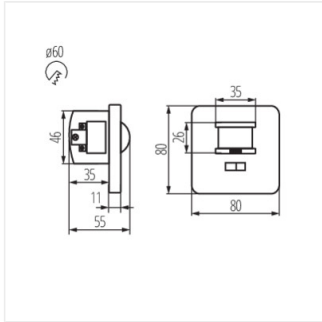

MERGE JQ

PIR motion sensor

MERGE JQ-L