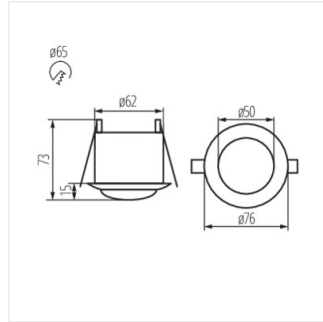

MERGE JQ

PIR motion sensor

MERGE JQ-O