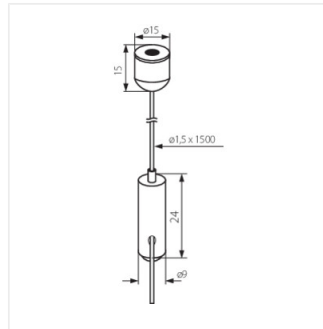

ROPE

Accessory for recessed modular light fittings

ROPE-NT 150

ROPE-NT 150	07870
-------------	--------------

ROPE-NT 150 SINGLE	07871
--------------------	--------------

ROPE-NT 150

ROPE-NT 150 SINGLE

ROPE

Accessory for recessed modular light fittings

ROPE-NT 150

ROPE-NT 150 SINGLE