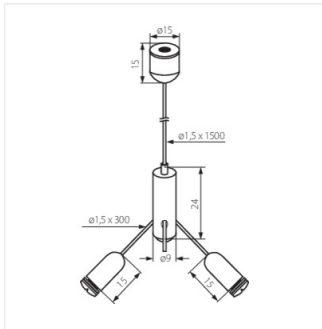

ROPE

Accessory for recessed modular light fittings

ROPE-NT 150

ROPE-NT 150	07870
-------------	--------------

ROPE-NT 150 SINGLE	07871
--------------------	--------------

ROPE-NT 150

ROPE-NT 150 SINGLE

ROPE

Accessory for recessed modular light fittings

ROPE-NT 150

ROPE-NT 150 SINGLE