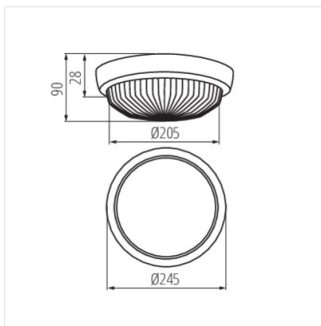

08050 SANGA DL-100

Ceiling-mounted light fitting with replaceable light source

 220-240 AC	 50		IP 44			
 1-1.5	 0,5m					

SANGA DL-100

SANGA DL-100 **08050** max 100 GLS/CFL/LED E27 white

Kanlux SANGA ceiling fixture is an economical solution for staircases, basements, attics, garages, and also for terraces and balconies.

- Enclosure material: plastic
- Lampshade material: glass

SANGA DL-100