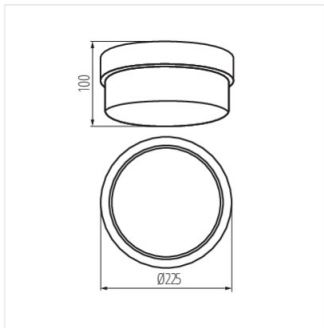

TUNA

Ceiling-mounted light fitting with replaceable light source

[V] 220-240 AC	[Hz] 50	[Icon: Square]	IP 44	[Icon: House]	[Icon: Corner]	[Icon: Bolt]
[Icon: Thickness] 1-1.5	[Icon: Distance] 0,5m	CE	EAC	UK CA		

TUNA S1101-W

TUNA S1101-W	04260	max 100	GLS/CFL/LED	E27	white
TUNA MINI N	08091	max 100	GLS/CFL/LED	E27	white

Kanlux TUNA ceiling light fixture is a good choice for staircases, basements, attics and other such rooms. Proper level of protection against dust and moisture allows for its use both indoors and outdoors.

- Enclosure material: plastic
- Lampshade material: glass

TUNA

Ceiling-mounted light fitting with replaceable light source

TUNA S1101-W

TUNA MINI N

TUNA S1101

TUNA MINI