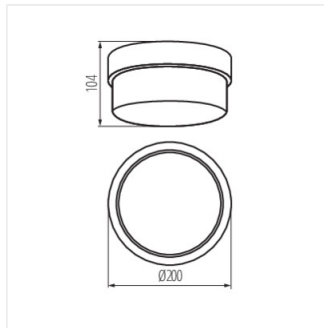

TUNA

Ceiling-mounted light fitting with replaceable light source

[V] 220-240 AC	[Hz] 50	[Icon: Square]	IP 44	[Icon: House]	[Icon: Corner]	[Icon: Bolt]
[Icon: Thickness] 1-1.5	[Icon: Distance] 0,5m	CE	EAC	UK CA		

TUNA S1101-W

TUNA S1101-W	04260	max 100	GLS/CFL/LED	E27	white
TUNA MINI N	08091	max 100	GLS/CFL/LED	E27	white

Kanlux TUNA ceiling light fixture is a good choice for staircases, basements, attics and other such rooms. Proper level of protection against dust and moisture allows for its use both indoors and outdoors.

- Enclosure material: plastic
- Lampshade material: glass

TUNA

Ceiling-mounted light fitting with replaceable light source

TUNA S1101-W

TUNA MINI N

TUNA S1101

TUNA MINI