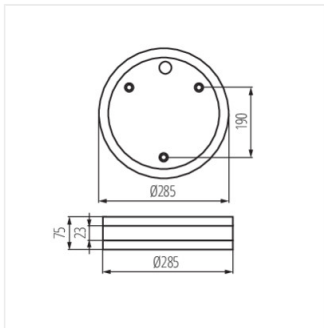

## JURBA DL

Ceiling-mounted light fitting with replaceable light source

JURBA DL-2180

JURBA DL-218L

JURBA DL-2180

JURBA DL-218L