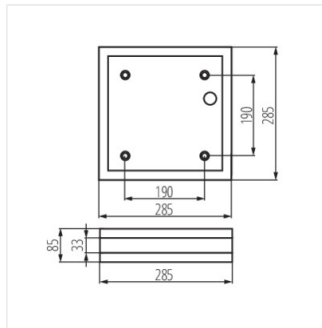

## JURBA DL

Ceiling-mounted light fitting with replaceable light source

JURBA DL-2180

JURBA DL-218L

JURBA DL-2180

JURBA DL-218L