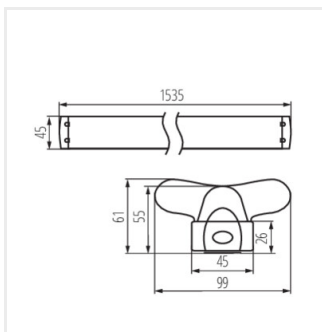

ALDO 4LED 2X150