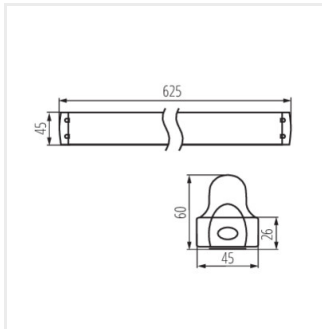

ALDO 4LED 1X60

ALDO 4LED 1X120

ALDO 4LED 1X150

ALDO 4LED 2X120

ALDO 4LED 2X150

ALDO 4LED

Luminaire profilés linéaire pour tubes LED T8

ALDO 4LED 1X60