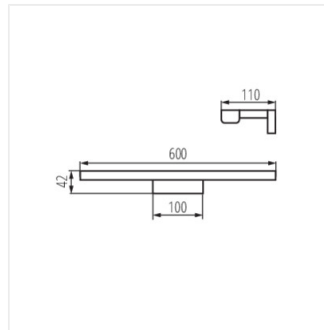

ASTEN IP44 12W-NW-B

ASTEN IP44 15W-NW-B

ASTEN IP44 8W-NW-W

ASTEN IP44 12W-NW-W

ASTEN LED IP44

Luminaire mural LED

ASTEN IP44 15W-NW-W

ASTEN LED IP44 8W