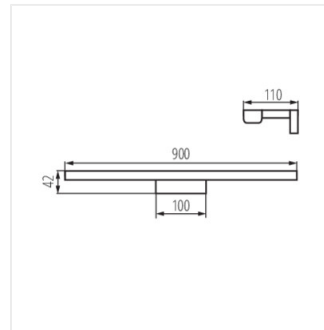

ASTEN LED IP44 15W