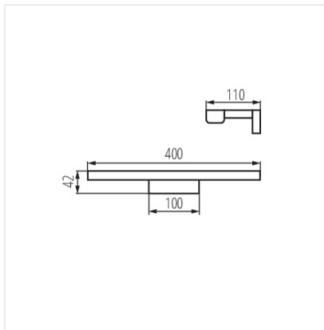

ASTEN IP44 12W-NW-B

ASTEN IP44 15W-NW-B

ASTEN IP44 8W-NW-W

ASTEN IP44 12W-NW-W

ASTEN LED IP44

Luminaire mural LED

ASTEN IP44 15W-NW-W

ASTEN LED IP44 8W