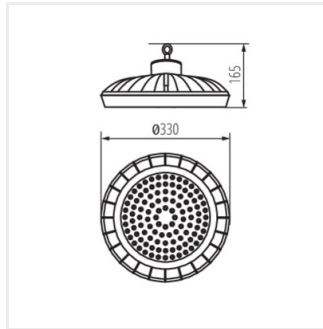

HB PRO LED HI

Luminaire LED high bay

HB PRO LED HI 100W-NW

HB PRO LED HI 150W-NW

HB PRO LED HI 200W-NW

HB PRO LED HI 100W-NW

HB PRO LED HI 150W-NW

HB PRO LED HI 200W-NW