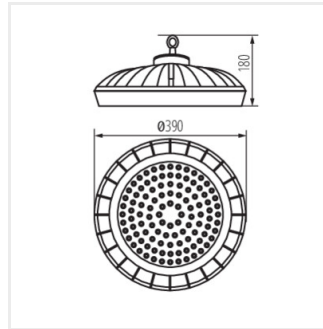

HB PRO LED HI

Luminaire LED high bay

HB PRO LED HI 100W-NW

HB PRO LED HI 150W-NW

HB PRO LED HI 200W-NW

HB PRO LED HI 100W-NW

HB PRO LED HI 150W-NW

HB PRO LED HI 200W-NW