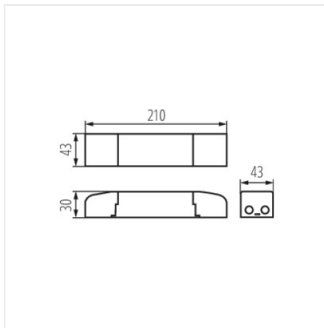

### Alimentation LED

BRAVO DRIVER 28W

BRAVO DALI SET 45W

BRAVO DALI SET 36W

BRAVO DRIVER 36W

BRAVO DRIVER 40W

BRAVO DRIVER 50W

BRAVO DRIVER 28W