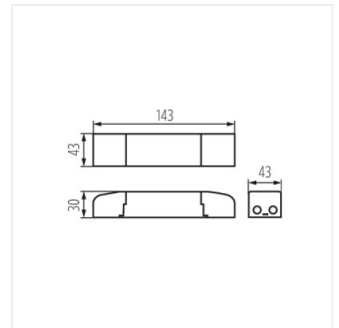

### Alimentation LED

BRAVO DRIVER 28W

BRAVO DALI SET 45W

BRAVO DALI SET 36W

BRAVO DRIVER 36W

BRAVO DRIVER 40W

BRAVO DRIVER 50W

BRAVO DRIVER 28W