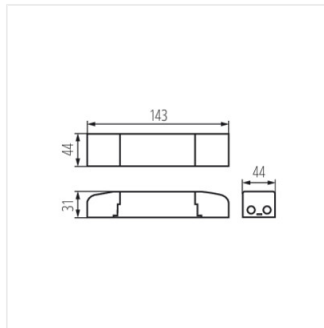

### Alimentation LED

BRAVO DRIVER 28W

BRAVO DALI SET 45W

BRAVO DALI SET 36W

BRAVO DRIVER 36W

BRAVO DRIVER 40W

BRAVO DRIVER 50W

BRAVO DRIVER 28W