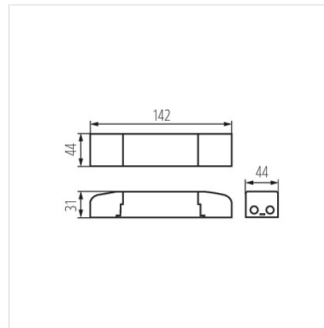

### Alimentation LED

BRAVO DRIVER 28W

BRAVO DALI SET 45W

BRAVO DALI SET 36W

BRAVO DRIVER 36W

BRAVO DRIVER 40W

BRAVO DRIVER 50W

BRAVO DRIVER 28W