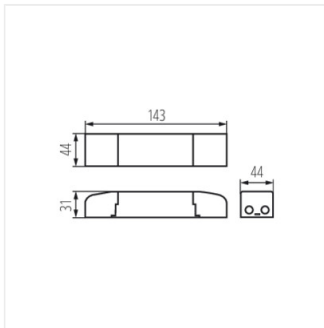

### Alimentation LED

BRAVO DRIVER 28W

BRAVO DALI SET 45W

BRAVO DALI SET 36W

BRAVO DRIVER 36W

BRAVO DRIVER 40W

BRAVO DRIVER 50W

BRAVO DRIVER 28W