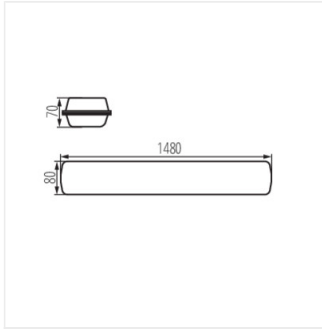

FUTURIO LED DALI 55W 1480mm

Luminaire étanche LED

FTD1500 55W-840-OPL