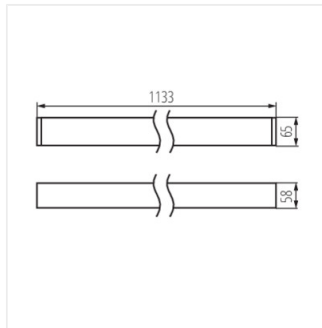

Luminaire profilés linéaire LED

ALD 33W-840-RST-SR-NT

ALD 33W-840-RST-W-NT

ALD 33W-830

ALD 33W-840

ACCESSOIRES:

32543 ALIN CORD DALI 1F-W

Power supply terminal for ALIN luminaires and tracks, 1-phase, DALI, white, 150 cm