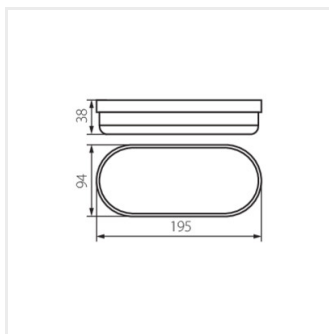

TOLU C LED 12W-NW-B