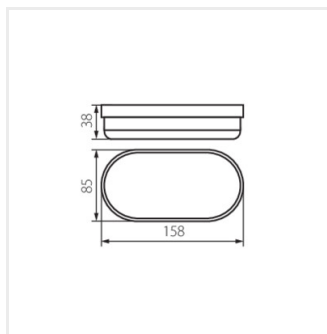

TOLU C LED 6W-NW-W