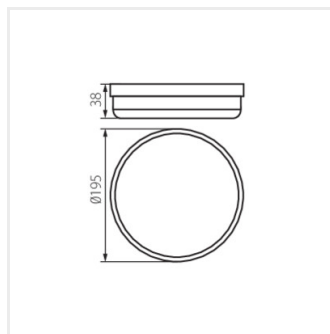

TOLU O LED 18W-NW-B