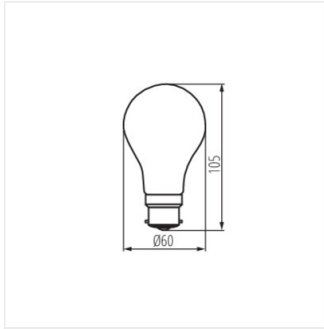

XLED A60 B22

Source lumineuse LED

XLED A60 B22 7W-WW