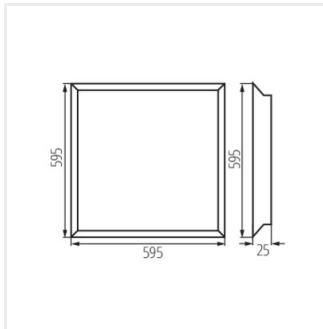

BLINGO LED

Panneau lumineux LED encastré

BLINGO R 36W 6060 WW