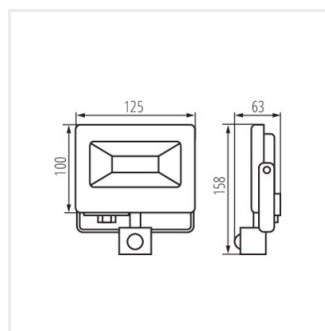

ANTEM LED 20W-NW-SE B