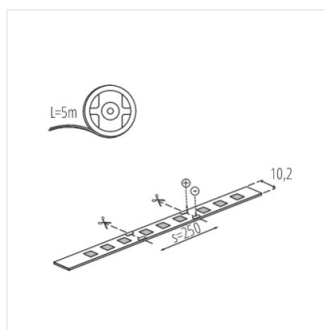

L48 9W/M 24 IP65-RGBW