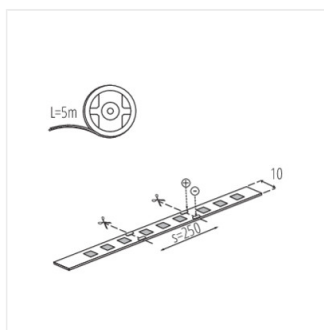

L48 9W/M 24 IP00-RGBW