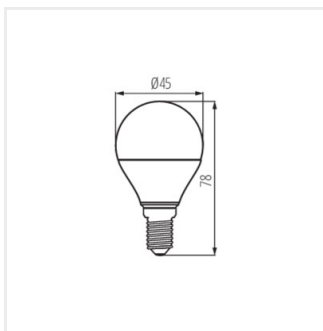

## IQ-LED LIFE

Source lumineuse LED

IQ-LED L G45 4,2W

IQ-LED L A60 7,2W

IQ-LED L GU10 4,8W

IQ-LED L G45 4,2W

IQ-LED L A60 7,2W

IQ-LED L GU10 4,8W