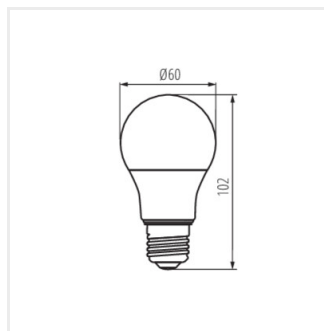

## IQ-LED LIFE

Source lumineuse LED

IQ-LED L G45 4,2W

IQ-LED L A60 7,2W

IQ-LED L GU10 4,8W

IQ-LED L G45 4,2W

IQ-LED L A60 7,2W

IQ-LED L GU10 4,8W