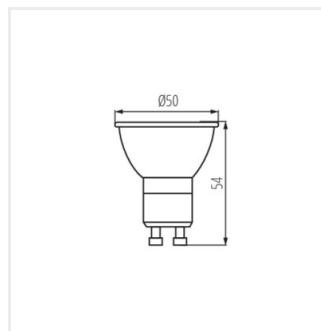

## IQ-LED LIFE

Source lumineuse LED

IQ-LED L G45 4,2W

IQ-LED L A60 7,2W

IQ-LED L GU10 4,8W

IQ-LED L G45 4,2W

IQ-LED L A60 7,2W

IQ-LED L GU10 4,8W